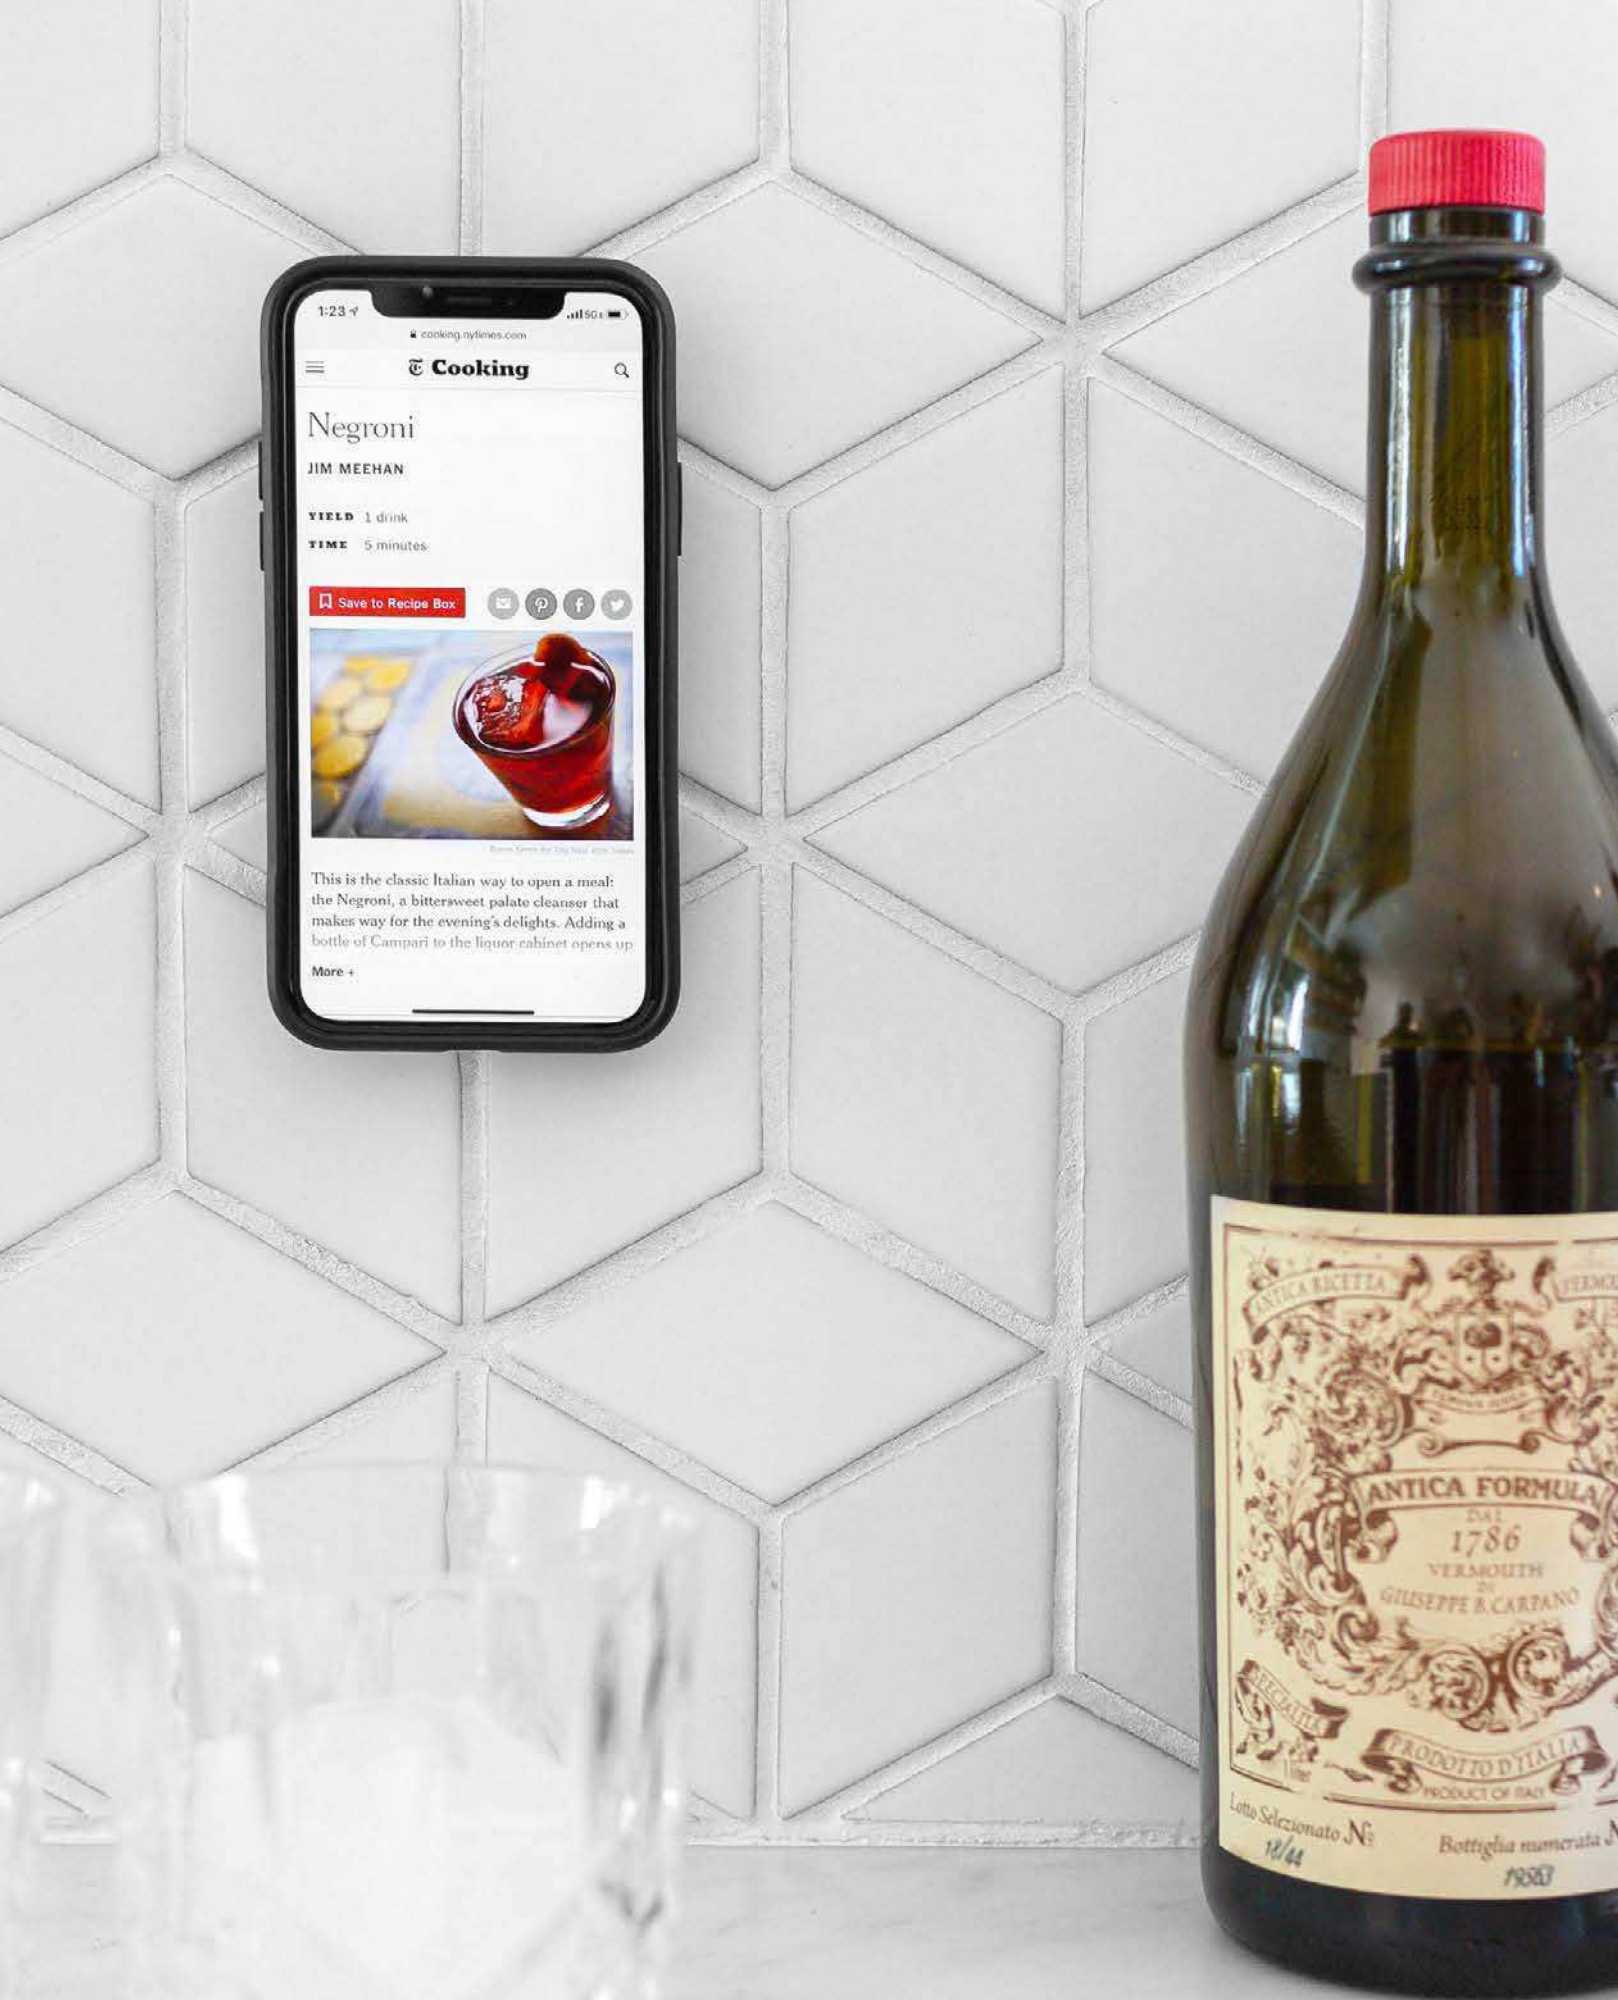

## WALL MOUNT

29,99 €

Instantly and securely mount your phone to any wall, mirror, tile, or flat surface. Recipes in the kitchen, podcasts in the bathroom, video calls in the workshop; the potential for added utility with your phone at home is endless.