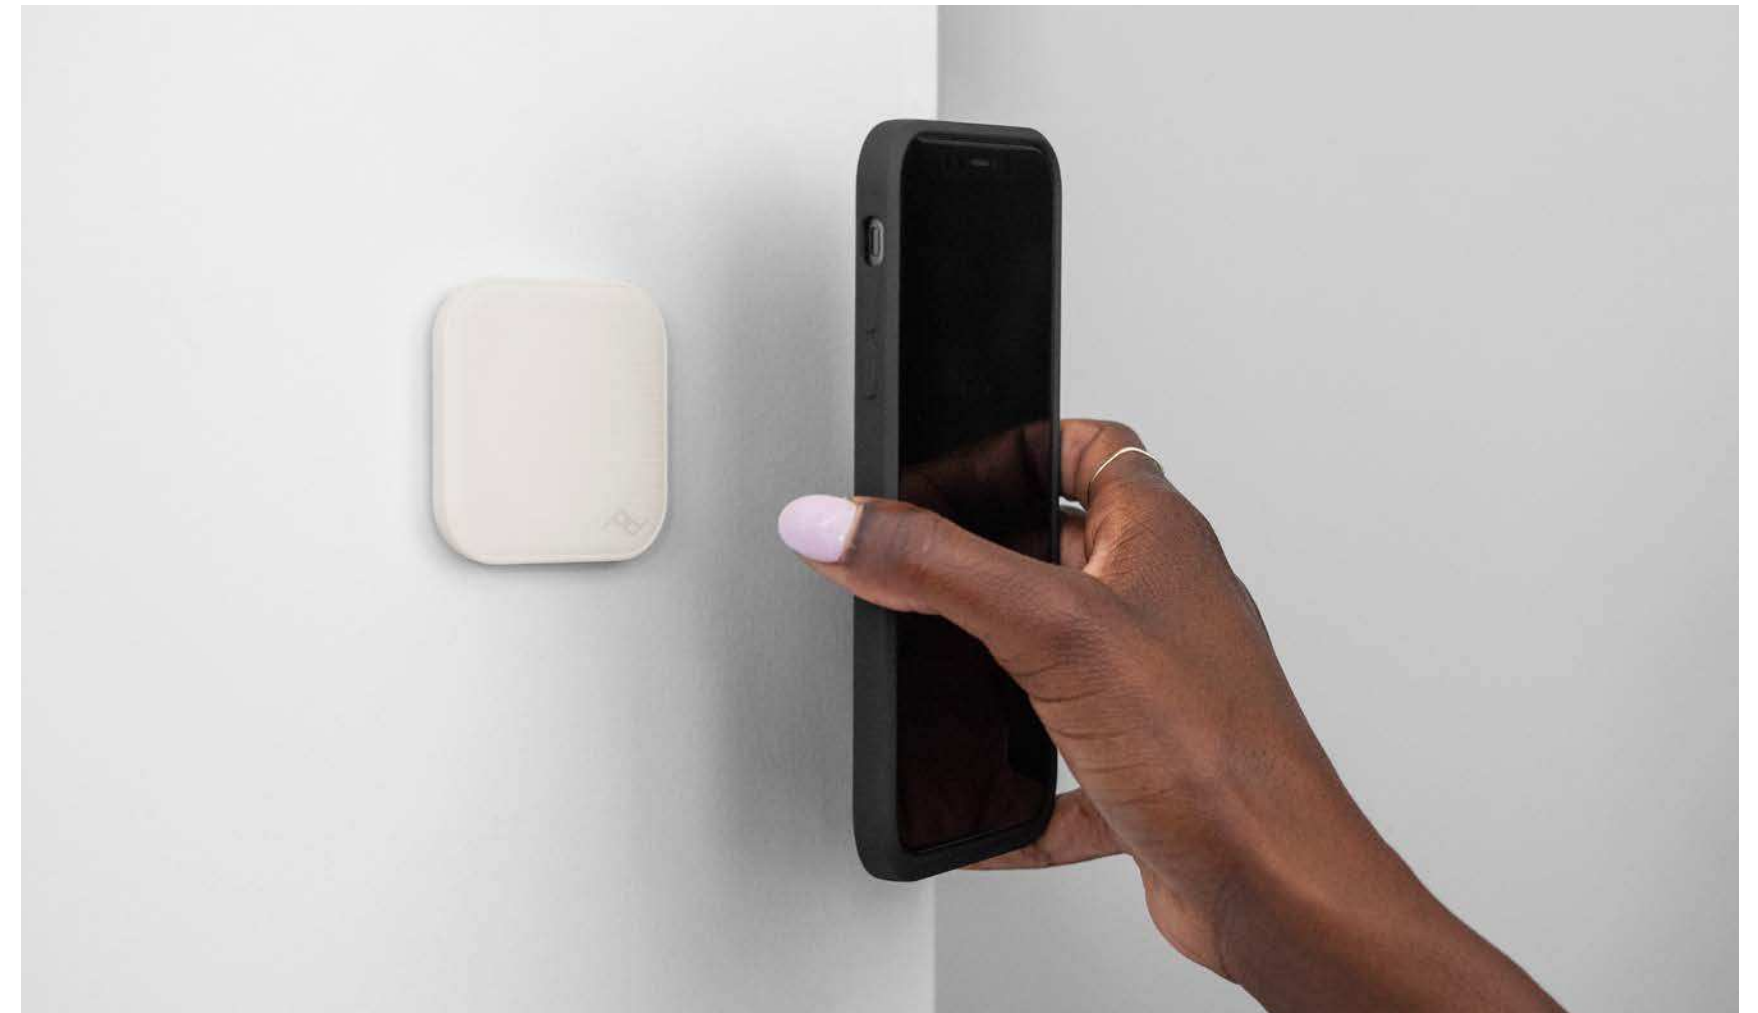

BEAUTIFUL ADDITION TO ANY DESK

MACHINED ALUMINUM CONSTRUCTION

ONE-HANDED CONNECTION AND REMOVAL

FOLDS FLAT FOR BEDSIDE CHARGING

WORKS WITH MAGSAFE PHONES/CASES