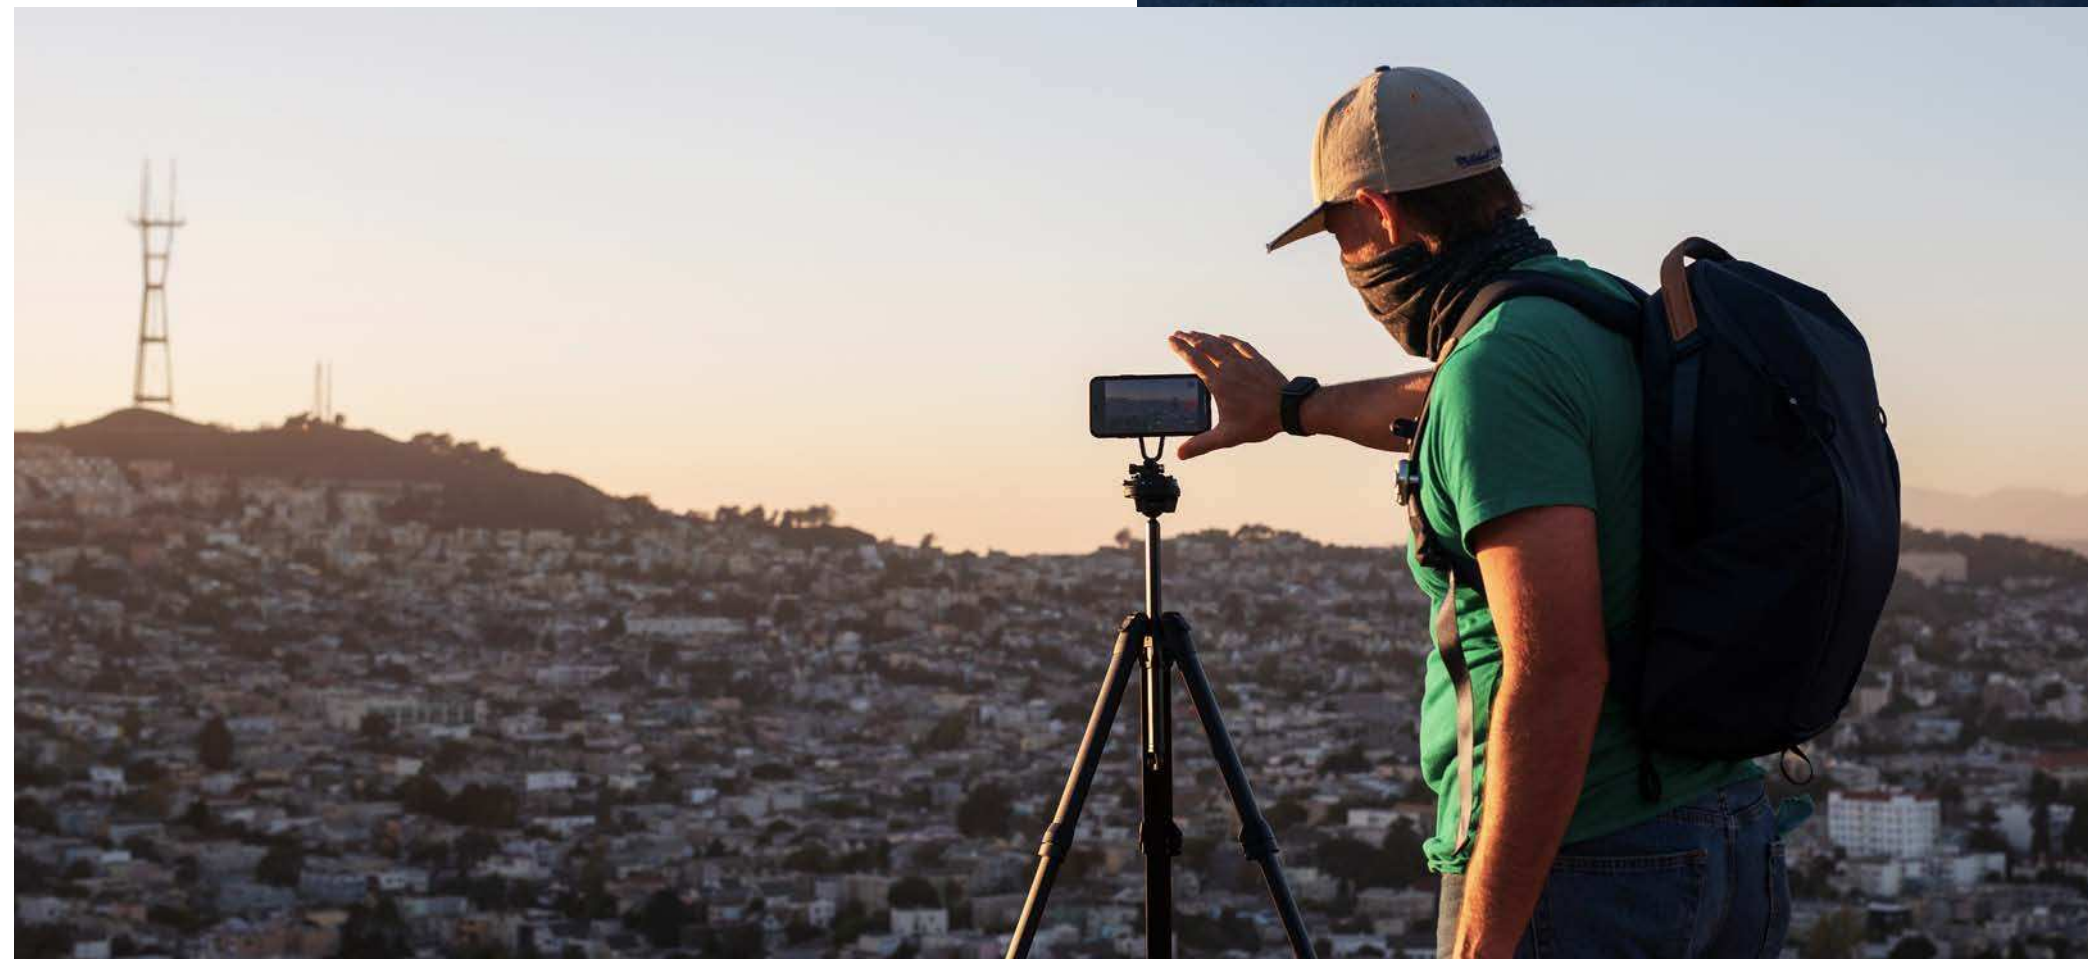

RIGIDLY LOCKS PHONE TO MOUNT

ONE-HANDED RELEASE

USE YOUR PHONE TO CAPTURE POV VIDEOS

IDEAL FOR FILMING/VLOGGING RIGS

INSTANT/RIGID TRIPOD PHONE MOUNTING

REQUIRES PEAK DESIGN PHONE CASE