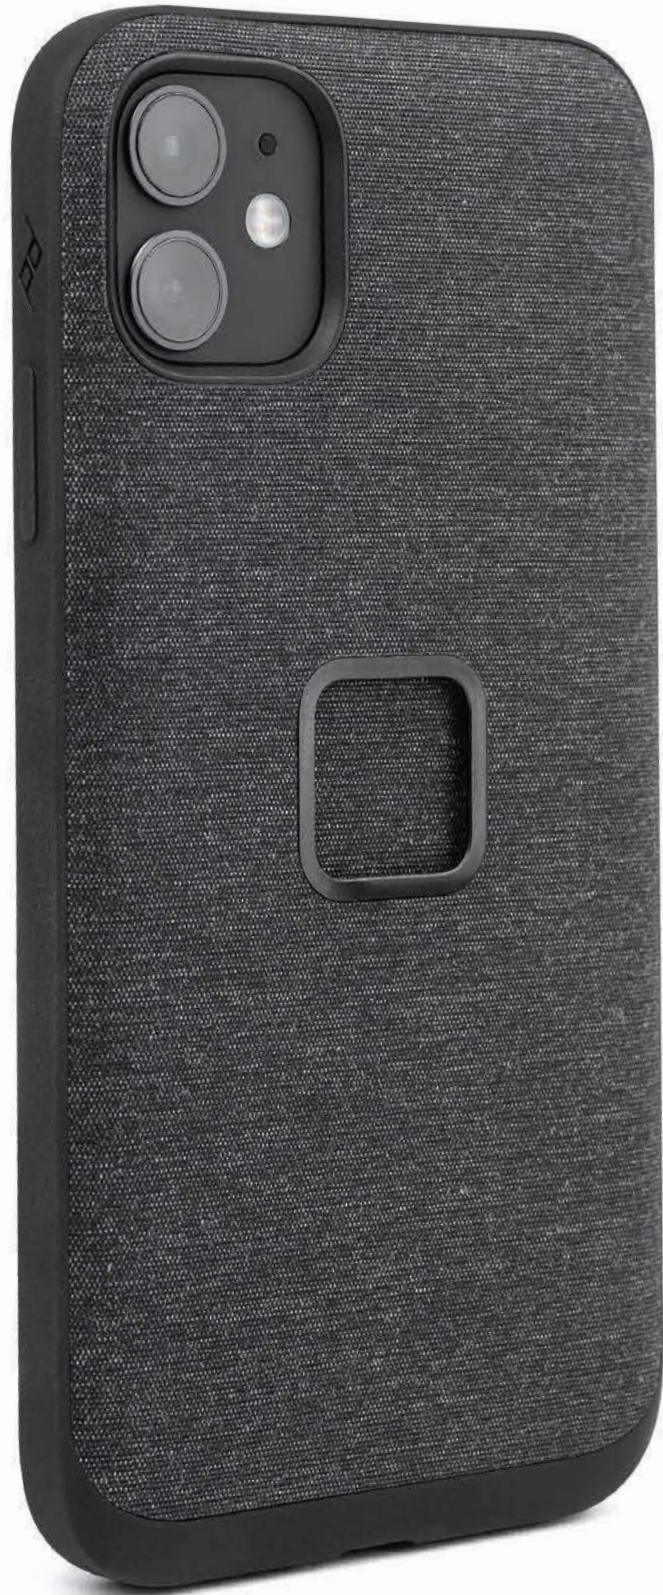

- WIRELESS CHARGING MAGNETIC PHONE MOUNT FOR CAR DASHBOARDS

**OUT-FRONT BIKE MOUNT**  
84,99 €

- LOCKING PHONE MOUNT FOR BICYCLES

**UNIVERSAL BAR MOUNT**  
59,99 €

- LOCKING PHONE MOUNT FOR ANY BICYCLE OR HANDLEBARS.

**MOTORCYCLE BAR MOUNT**  
119,99 €

- LOCKING PHONE MOUNT FOR ANY BICYCLE OR HANDLEBARS.

**MOTORCYCLE STEM MOUNT**  
119,99 €

- LOCKING PHONE MOUNT FOR STREET AND SPORT MOTORCYCLE STEM NUTS

## EVERYDAY CASE

47,99 €

WITH LOOP 59,99 €

A phone case with the perfect balance of slimness, smart aesthetics, and protection, plus it unlocks the entire Peak Design Mobile Ecosystem. It's like a tuxedo for your phone. A tuxedo with a protective rubberized bumper and a proprietary magnetic-mechanical lock built right in. Available with a radical flat-stowing, quick-deploying finger loop for added stability and security.